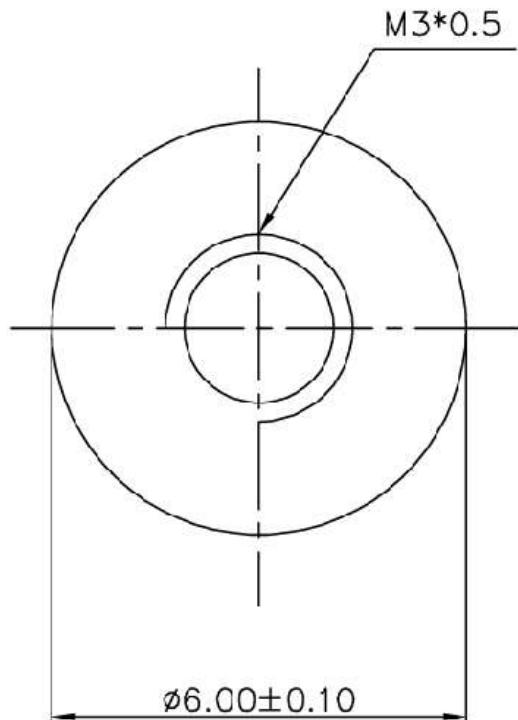

RoHS
Compliant

SCOPE			
X.	± 0.20	X'	$\pm 4'$
.X	± 0.10	.X'	$\pm 2'$
.XX	± 0.05	.XX'	$\pm 1'$
Package Type: Reel			
Quantity/Reel: 1200 pcs			

Unit: mm	
Material: Steel 1215	
Finish: Tin	

REVISION RECORD			
DATE	NEW REVISION	REVISION PERSON	REVISION DETAIL
/	/	/	/

Custom Confirm:	DATE:	SINHOO CUSTOM	PART NUMBER: SMT3020	REVISION
APPD: Alan Wu	DATE: 2020/07/07		DESCRIPTION: M3*6*2+1.4	A
DRAMN: Yong Wu	DATE: 2020/07/07	PART NUMBER: /	REVISION	
BASED ON:		DESCRIPTION: /	A	
STANDARD REFER: CUSTOM DWG	SCALE: /	SHEET: 1 OF 1		