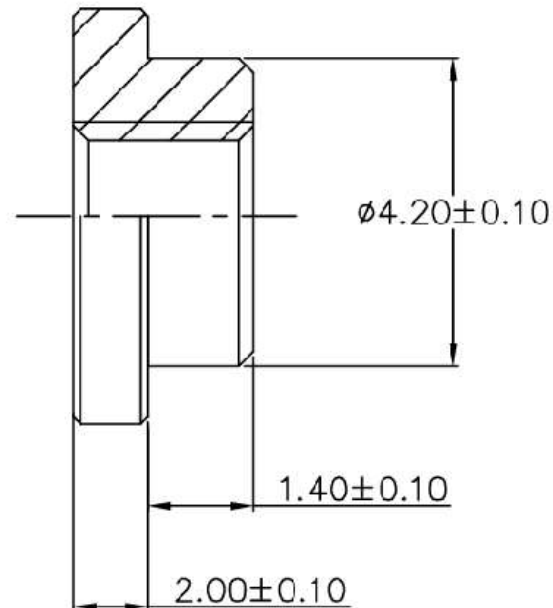

RoHS
Compliant

SCOPE			
X.	± 0.20	X'	$\pm 4'$
.X	± 0.10	.X'	$\pm 2'$
.XX	± 0.05	.XX'	$\pm 1'$
Package Type: Reel			
Quantity/Reel: 1200 pcs			

Unit: mm	
Material: Steel 1215	
Finish: Tin	

REVISION RECORD			
DATE	NEW REVISION	REVISION PERSON	REVISION DETAIL
/	/	/	/

Custom Confirm:	DATE:	SINHOO CUSTOM	PART NUMBER: SMT3020	REVISION
APPD: Alan Wu	DATE: 2020/07/07		DESCRIPTION: M3*6*2+1.4	A
DRAMN: Yong Wu	DATE: 2020/07/07	PART NUMBER: /	REVISION	
BASED ON:		DESCRIPTION: /	A	
STANDARD REFER: CUSTOM DWG	SCALE: /	SHEET: 1 OF 1		